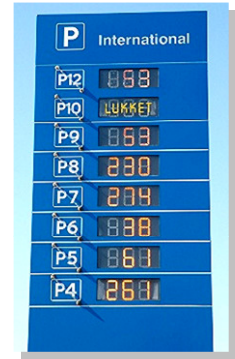

# Carpark Display Systems

Airport

Rollerblind for large overview

Led Digits in overview sign

Combined Text and Digits

Parking garage  
Green and Red Leds

Shopping Centers

Flexibel systems  
Easy to interface  
Cost effective