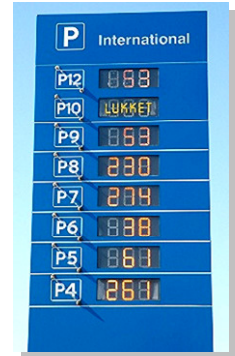

# Carpark Display Systems

Airport

Rollerblind for large overview

Led Digits in overview sign

Combined Text and Digits

Parking garage  
Green and Red Leds

Shopping Centers

Flexibel systems  
Easy to interface  
Cost effective